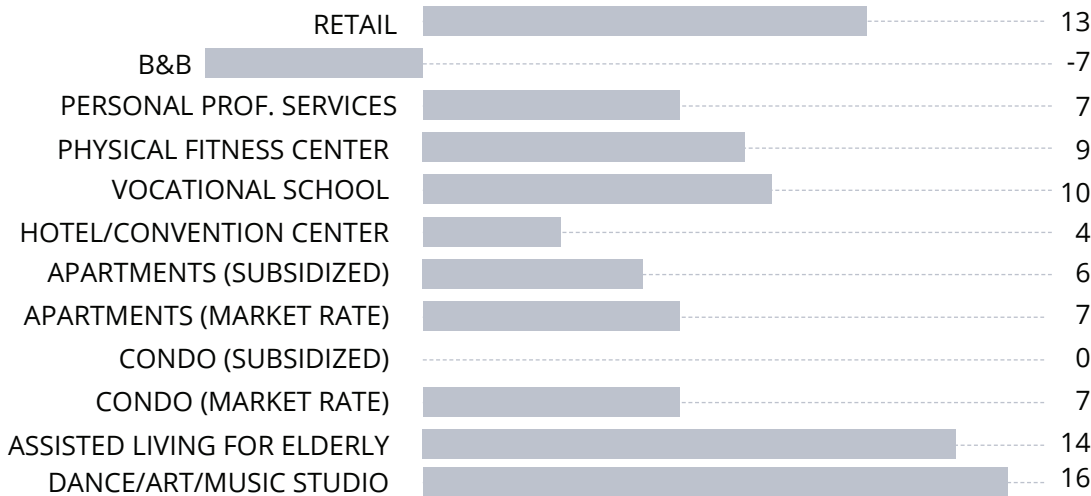

OLD BISBEE HIGH SCHOOL

NEIGHBORHOOD MEETING: RESULTS

OCTOBER 2, 2021

The following is a brief summation of the 24 responses received from the October 2, 2021 neighborhood meeting.

TELL US ABOUT YOURSELF? (MARK ALL THAT APPLY)*

All respondents claimed to be Bisbee residents. *Results exceed 100% because multiple responses were allowed.

WHAT USES WOULD YOU LIKE TO SEE?*

The most frequently stated "other concern" related to the need to provide adequate parking for any future use.

Other community uses, such as City Hall and/or community/recreational center were popular "other uses" specifically suggested by respondents.

The results indicate net interest in the proposed use. Some uses, such as "subsidized condo" were particularly polarizing, with an equal number of respondents indicating either support of opposition, resulting in a net score of 0.