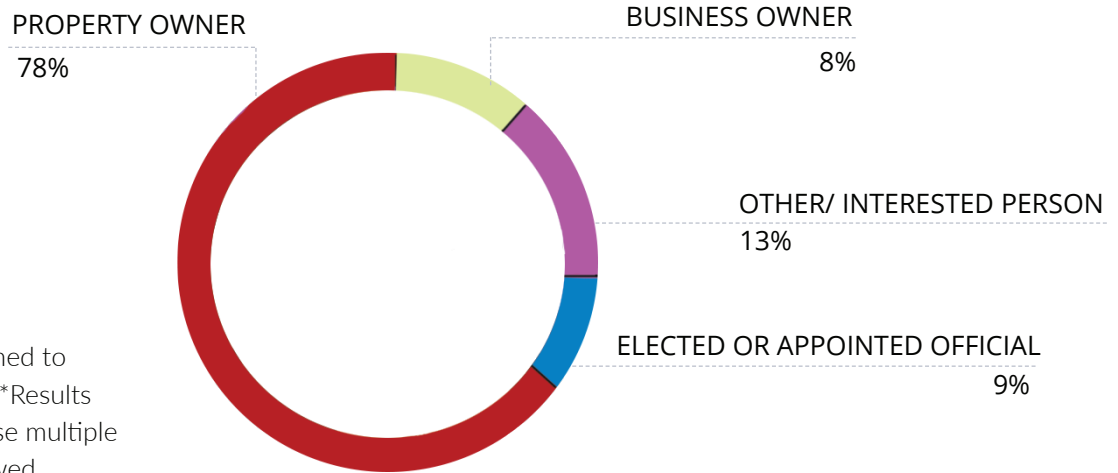

OLD BISBEE HIGH SCHOOL

NEIGHBORHOOD MEETING: RESULTS

OCTOBER 2, 2021

The following is a brief summation of the 24 responses received from the October 2, 2021 neighborhood meeting.

TELL US ABOUT YOURSELF? (MARK ALL THAT APPLY)*

All respondents claimed to be Bisbee residents. *Results exceed 100% because multiple responses were allowed.

WHAT USES WOULD YOU LIKE TO SEE?*

The most frequently stated "other concern" related to the need to provide adequate parking for any future use.